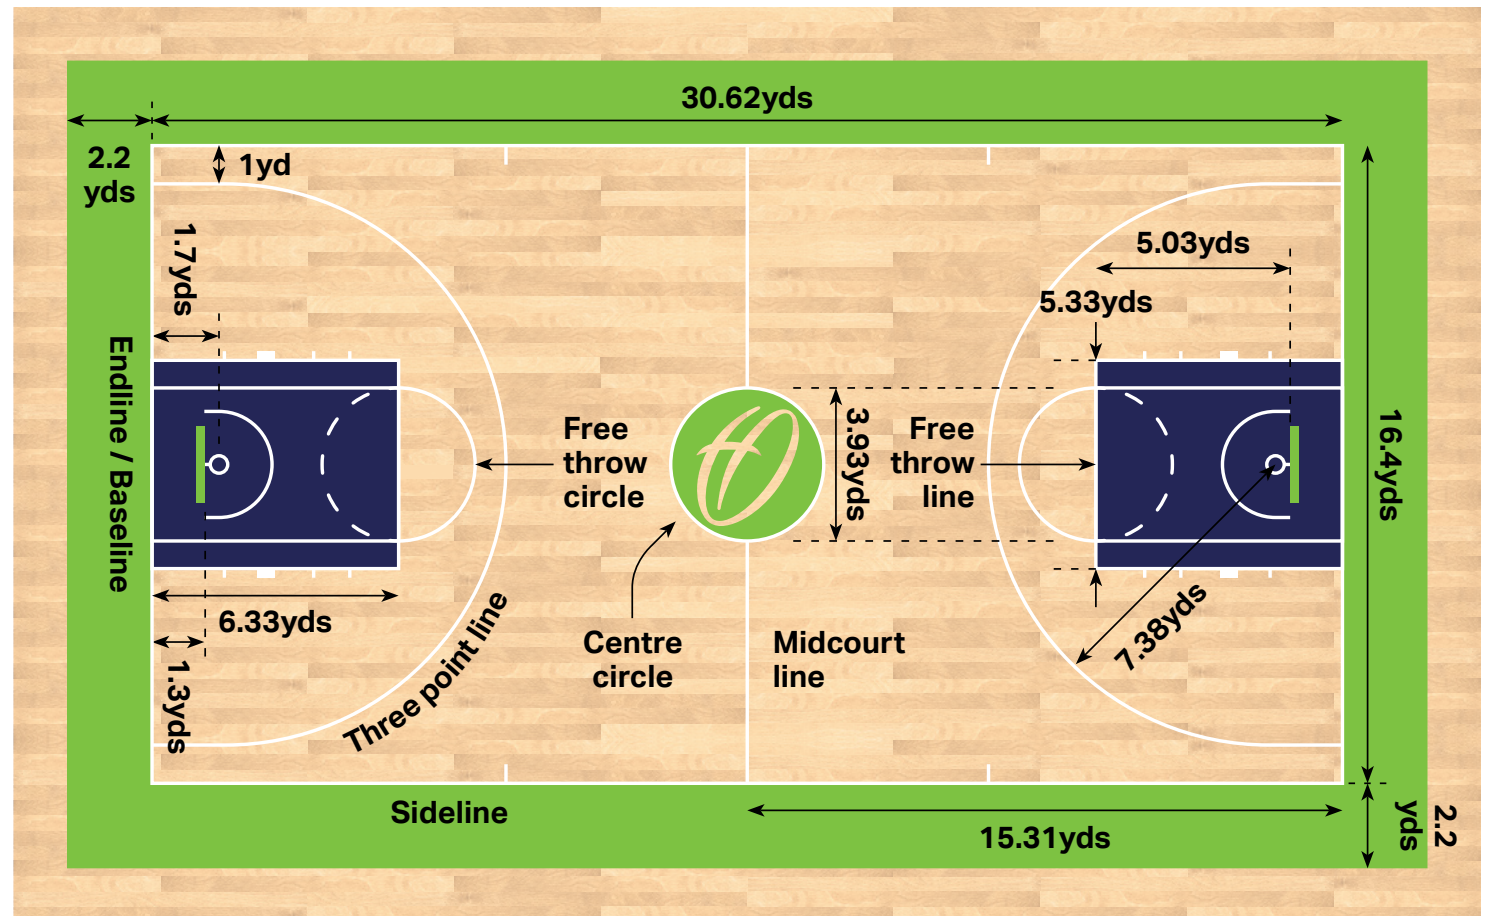

Basketball Court Lines in yards

Court aspect	Dimensions
Sidelines	30.62yds
Baseline and endline	16.4yds
Mid court	15.31yds
Centre circle	3.93yds diameter
Three point line	7.38yds from the basket
Free throw line	3.93yds, 5.03yds from the backboard
Free throw circle	3.93yds diameter
Free throw lane lines/key	5.33yds x 6.33yds