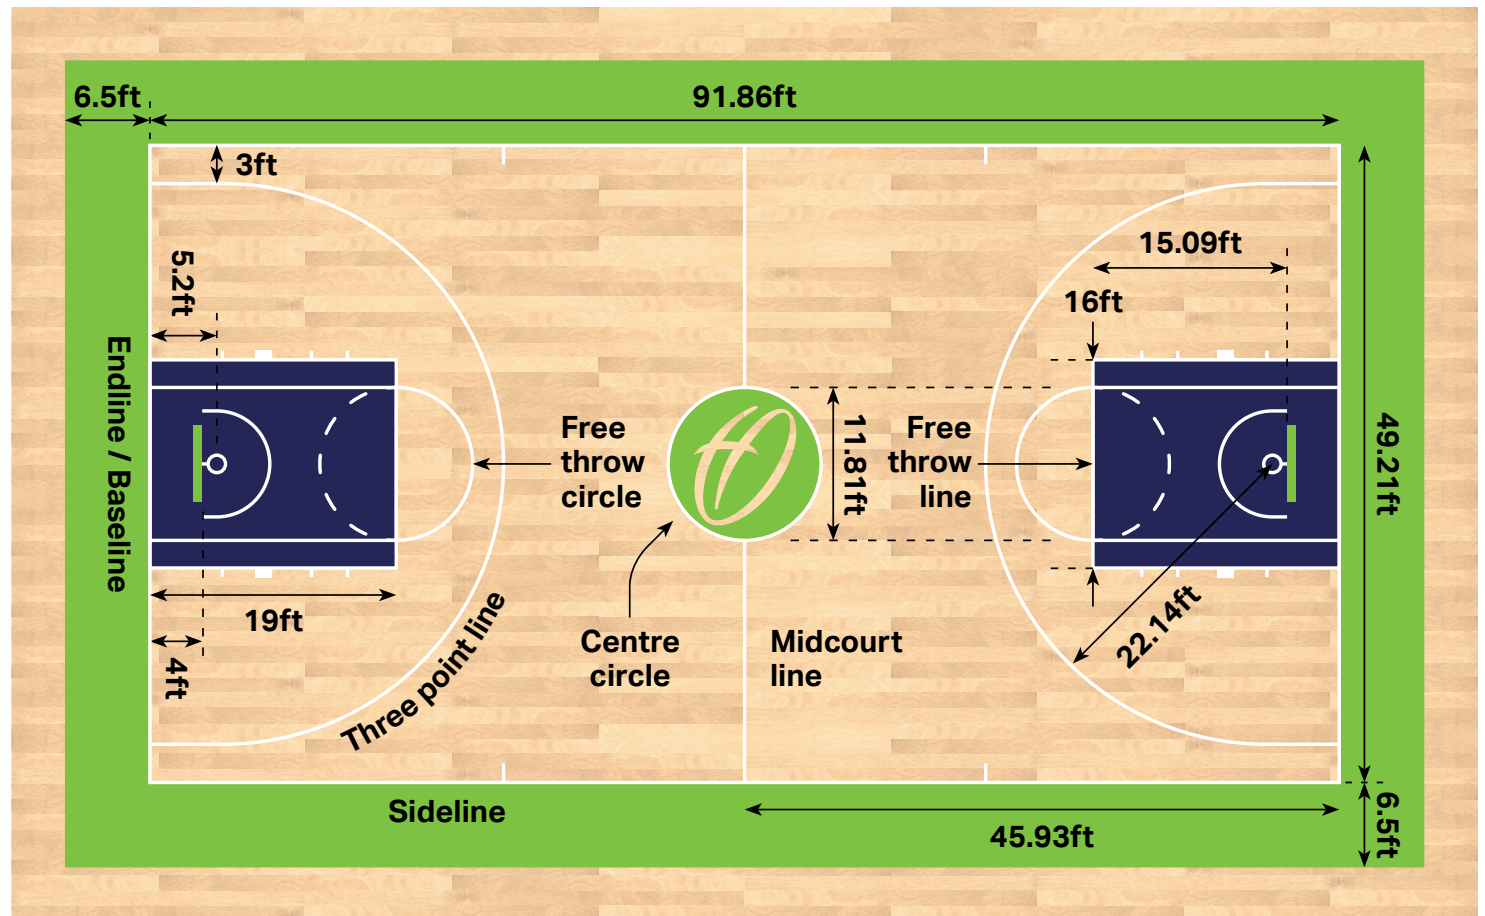

Court aspect	Dimensions
Length	91.86ft
Width	49.21ft
Height	22.96ft
Playing area	4520.43ft <sup>2</sup>
Playing area (including run-offs and sidelines)	7290.5ft <sup>2</sup>

Court aspect	Dimensions
Length	30.62yds
Width	16.4yds
Playing area	502.31yds <sup>2</sup>
Playing area (including run-offs and sidelines)	810yds <sup>2</sup>

# Basketball Court Lines in metres

Court aspect	Dimensions
Sidelines	28m
Baseline and endline	15m
Mid court	14m
Centre circle	3.6m diameter
Three point line	6.75m from the basket
Free throw line	4.6m from the backboard
Free throw circle	3.6m diameter
Free throw lane lines/key	4.9m x 5.8m

# Basketball Court Lines in feet

Court aspect	Dimensions
Sidelines	91.86ft
Baseline and endline	49.21ft
Mid court	45.93ft
Centre circle	11.81ft diameter
Three point line	22.14ft from the basket
Free throw line	11.81ft, 15.09ft from the backboard
Free throw circle	11.81ft diameter
Free throw lane lines/key	16ft x 19ft