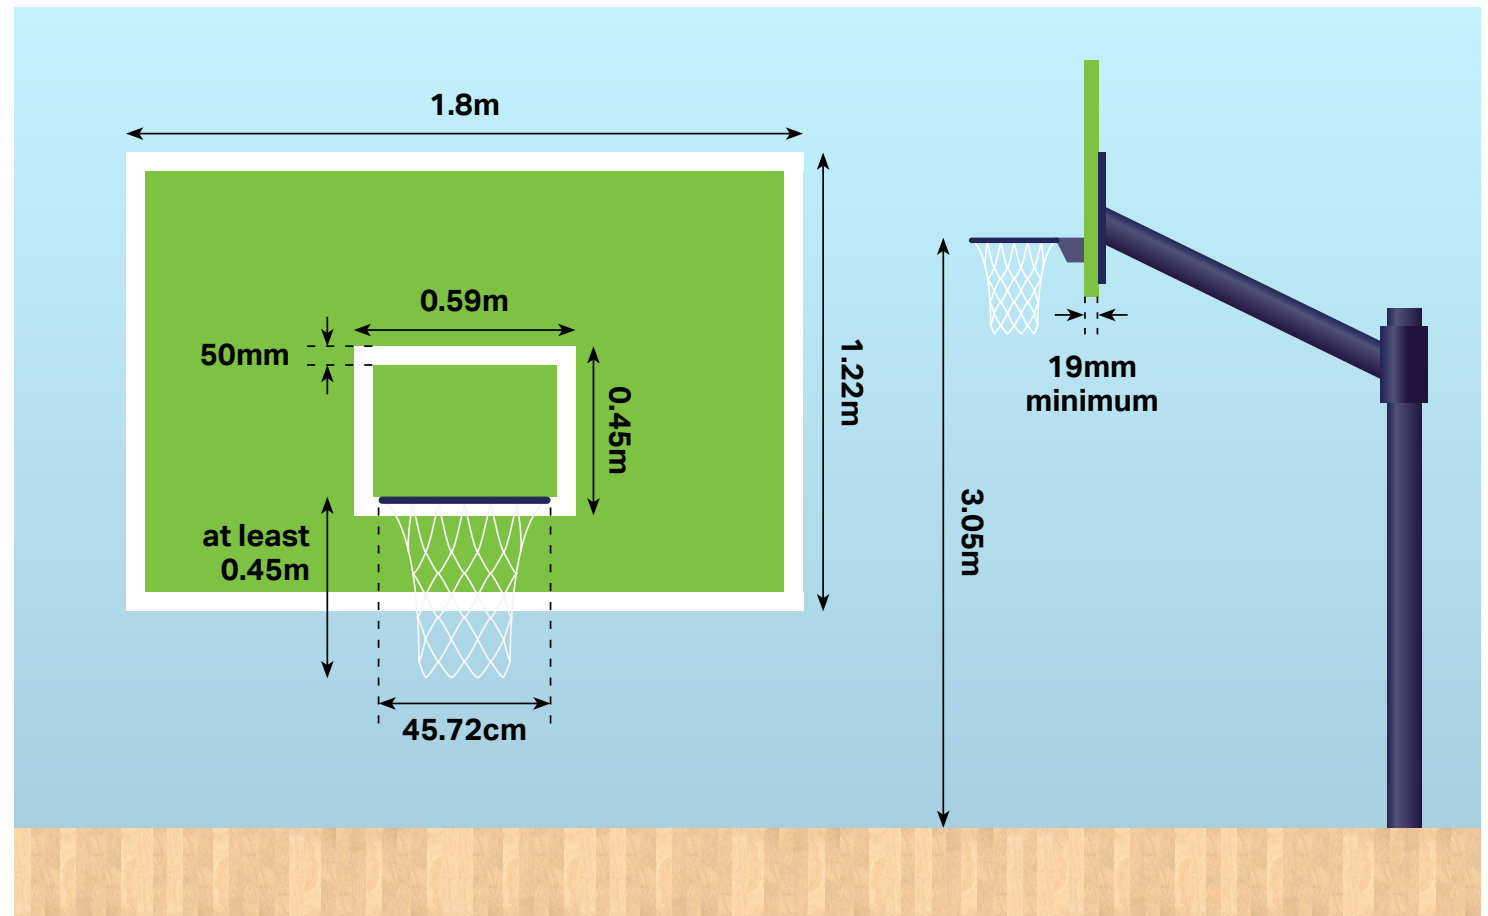

# Basketball Court Lines in feet

Court aspect	Dimensions
Sidelines	91.86ft
Baseline and endline	49.21ft
Mid court	45.93ft
Centre circle	11.81ft diameter
Three point line	22.14ft from the basket
Free throw line	11.81ft, 15.09ft from the backboard
Free throw circle	11.81ft diameter
Free throw lane lines/key	16ft x 19ft

# Basketball Court Lines in yards

Court aspect	Dimensions
Sidelines	30.62yds
Baseline and endline	16.4yds
Mid court	15.31yds
Centre circle	3.93yds diameter
Three point line	7.38yds from the basket
Free throw line	3.93yds, 5.03yds from the backboard
Free throw circle	3.93yds diameter
Free throw lane lines/key	5.33yds x 6.33yds

# Basketball Backboard and Goal/Hoop Dimensions

## Goal/hoop dimensions

The basketball goal (also known as a ring or hoop) is typically **18 inches (45.72cm)** in diameter and must be positioned **3.05m** from the floor. Nets are typically white and suspended from the ring. They should be no shorter than **45cm**.