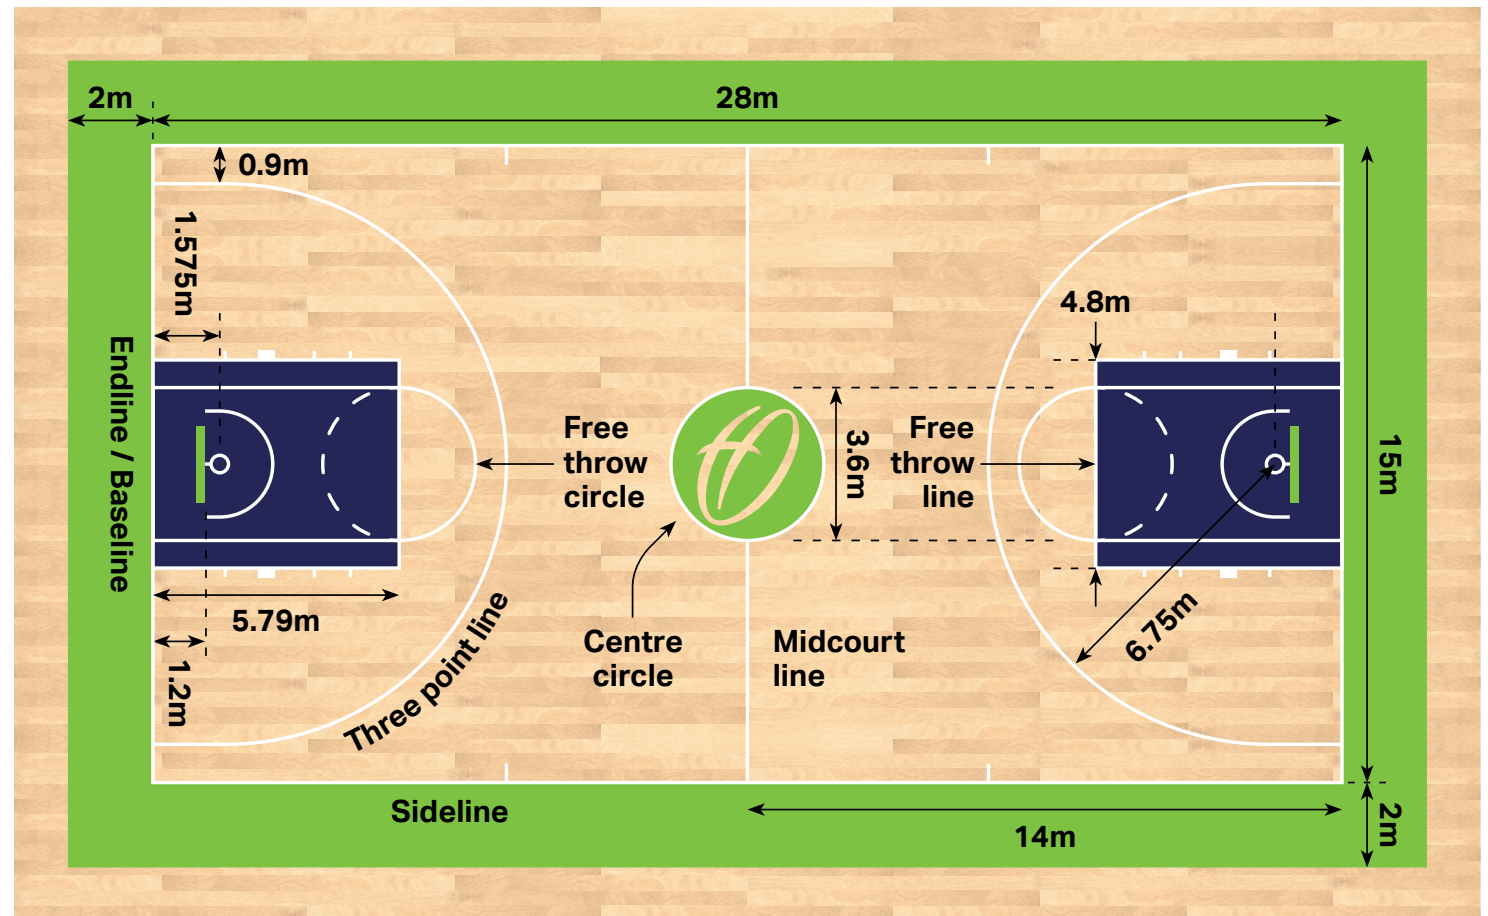

Court aspect	Dimensions
Length	91.86ft
Width	49.21ft
Height	22.96ft
Playing area	4520.43ft <sup>2</sup>
Playing area (including run-offs and sidelines)	7290.5ft <sup>2</sup>

# Basketball Court Dimensions in yards

A basketball court is **30.62 yards** long, and **16.4 yards** wide. The total playing area for a court is **502.31yds<sup>2</sup>** and **810yds<sup>2</sup>** if run-offs and sidelines are required.

Court aspect	Dimensions
Length	30.62yds
Width	16.4yds
Playing area	502.31yds <sup>2</sup>
Playing area (including run-offs and sidelines)	810yds <sup>2</sup>

# Basketball Court Lines in metres

Court aspect	Dimensions
Sidelines	28m
Baseline and endline	15m
Mid court	14m
Centre circle	3.6m diameter
Three point line	6.75m from the basket
Free throw line	4.6m from the backboard
Free throw circle	3.6m diameter
Free throw lane lines/key	4.9m x 5.8m