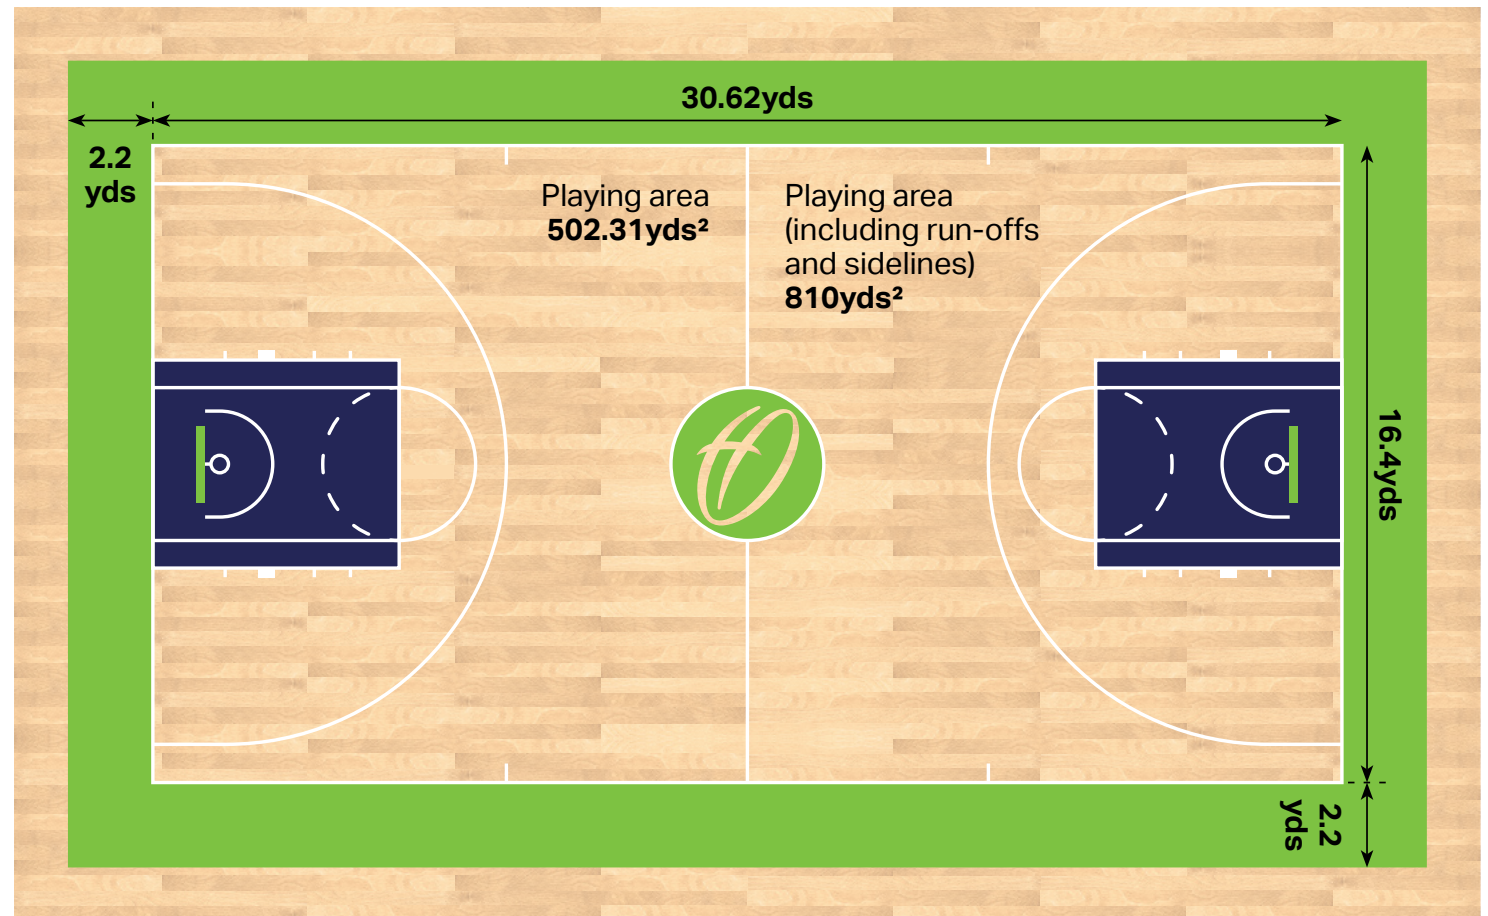

# Basketball Court Dimensions in metres

The playing area of a basketball court in the UK is **91.8ft (28m)** in length and **49.21ft (15m)** wide. Indoor courts should be **22.96ft (7m)** in height.

Court aspect	Dimensions
Length (International)	28m
Width (International)	15m
Height (International)	7m
Length (other levels)	26-28m
Width (other levels)	14-15m
Height (other levels)	7m
Playing area	419.96m <sup>2</sup>
Playing area (including run-offs and sidelines)	677.30m <sup>2</sup>

# Basketball Court Dimensions in feet

A basketball court is **91.86ft** long and **49.21ft** wide. The total playing area for a court is **4520.43ft<sup>2</sup>** and **7290.5ft<sup>2</sup>** if run-offs and sidelines are required.

Court aspect	Dimensions
Length	91.86ft
Width	49.21ft
Height	22.96ft
Playing area	4520.43ft <sup>2</sup>
Playing area (including run-offs and sidelines)	7290.5ft <sup>2</sup>

Court aspect	Dimensions
Length	30.62yds
Width	16.4yds
Playing area	502.31yds <sup>2</sup>
Playing area (including run-offs and sidelines)	810yds <sup>2</sup>