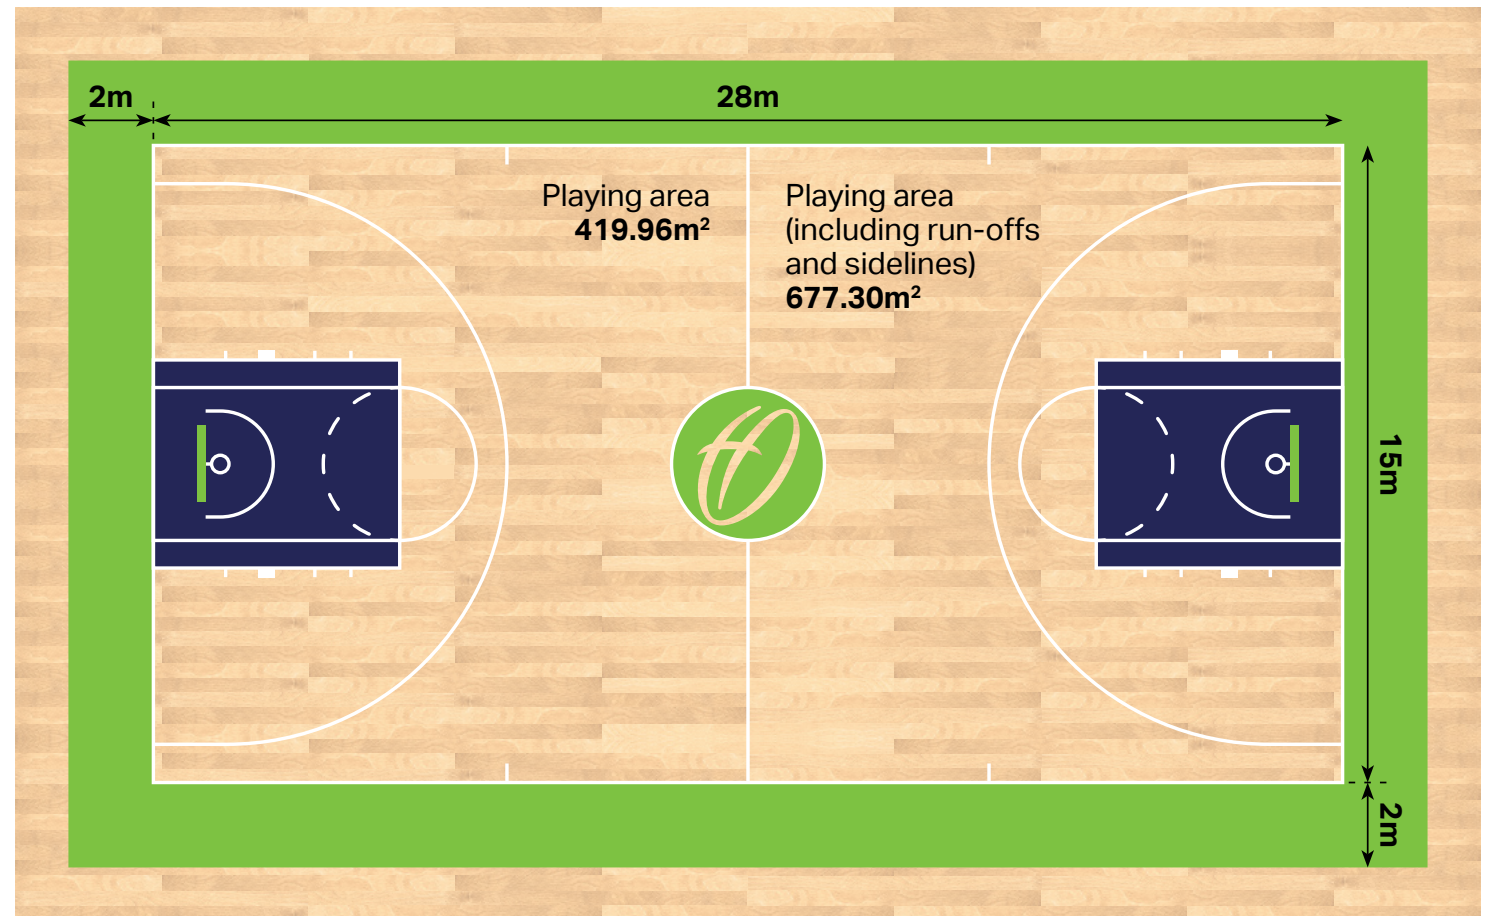

**6 Basketball Court Lines  
in metres**

---

**7 Basketball Court Lines  
in feet**

---

**8 Basketball Court Lines  
in yards**

---

**9 Basketball Backboard  
and Goal/Hoop Dimensions**

# Basketball Court Dimensions in metres

The playing area of a basketball court in the UK is **91.8ft (28m)** in length and **49.21ft (15m)** wide. Indoor courts should be **22.96ft (7m)** in height.

Court aspect	Dimensions
Length (International)	28m
Width (International)	15m
Height (International)	7m
Length (other levels)	26-28m
Width (other levels)	14-15m
Height (other levels)	7m
Playing area	419.96m <sup>2</sup>
Playing area (including run-offs and sidelines)	677.30m <sup>2</sup>

Court aspect	Dimensions
Length	91.86ft
Width	49.21ft
Height	22.96ft
Playing area	4520.43ft <sup>2</sup>
Playing area (including run-offs and sidelines)	7290.5ft <sup>2</sup>

Court aspect	Dimensions
Length	30.62yds
Width	16.4yds
Playing area	502.31yds <sup>2</sup>
Playing area (including run-offs and sidelines)	810yds <sup>2</sup>