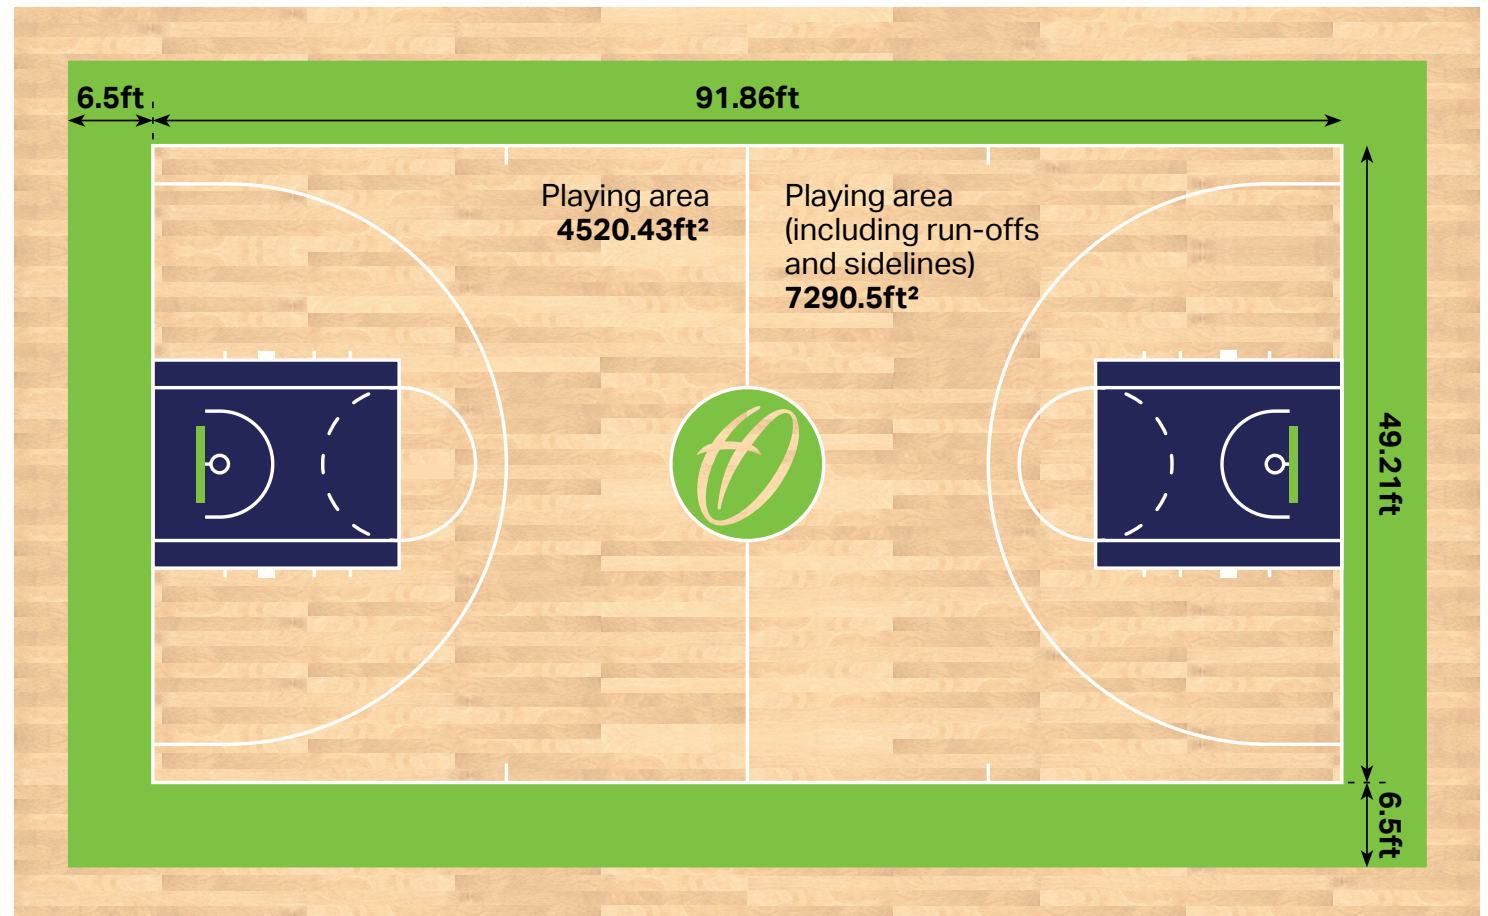

# Basketball Court Dimensions in metres

The playing area of a basketball court in the UK is **91.8ft (28m)** in length and **49.21ft (15m)** wide. Indoor courts should be **22.96ft (7m)** in height.

Court aspect	Dimensions
Length (International)	28m
Width (International)	15m
Height (International)	7m
Length (other levels)	26-28m
Width (other levels)	14-15m
Height (other levels)	7m
Playing area	419.96m <sup>2</sup>
Playing area (including run-offs and sidelines)	677.30m <sup>2</sup>

# Basketball Court Dimensions in feet

A basketball court is **91.86ft** long and **49.21ft** wide. The total playing area for a court is **4520.43ft<sup>2</sup>** and **7290.5ft<sup>2</sup>** if run-offs and sidelines are required.

Court aspect	Dimensions
Length	91.86ft
Width	49.21ft
Height	22.96ft
Playing area	4520.43ft <sup>2</sup>
Playing area (including run-offs and sidelines)	7290.5ft <sup>2</sup>

Court aspect	Dimensions
Length	30.62yds
Width	16.4yds
Playing area	502.31yds <sup>2</sup>
Playing area (including run-offs and sidelines)	810yds <sup>2</sup>